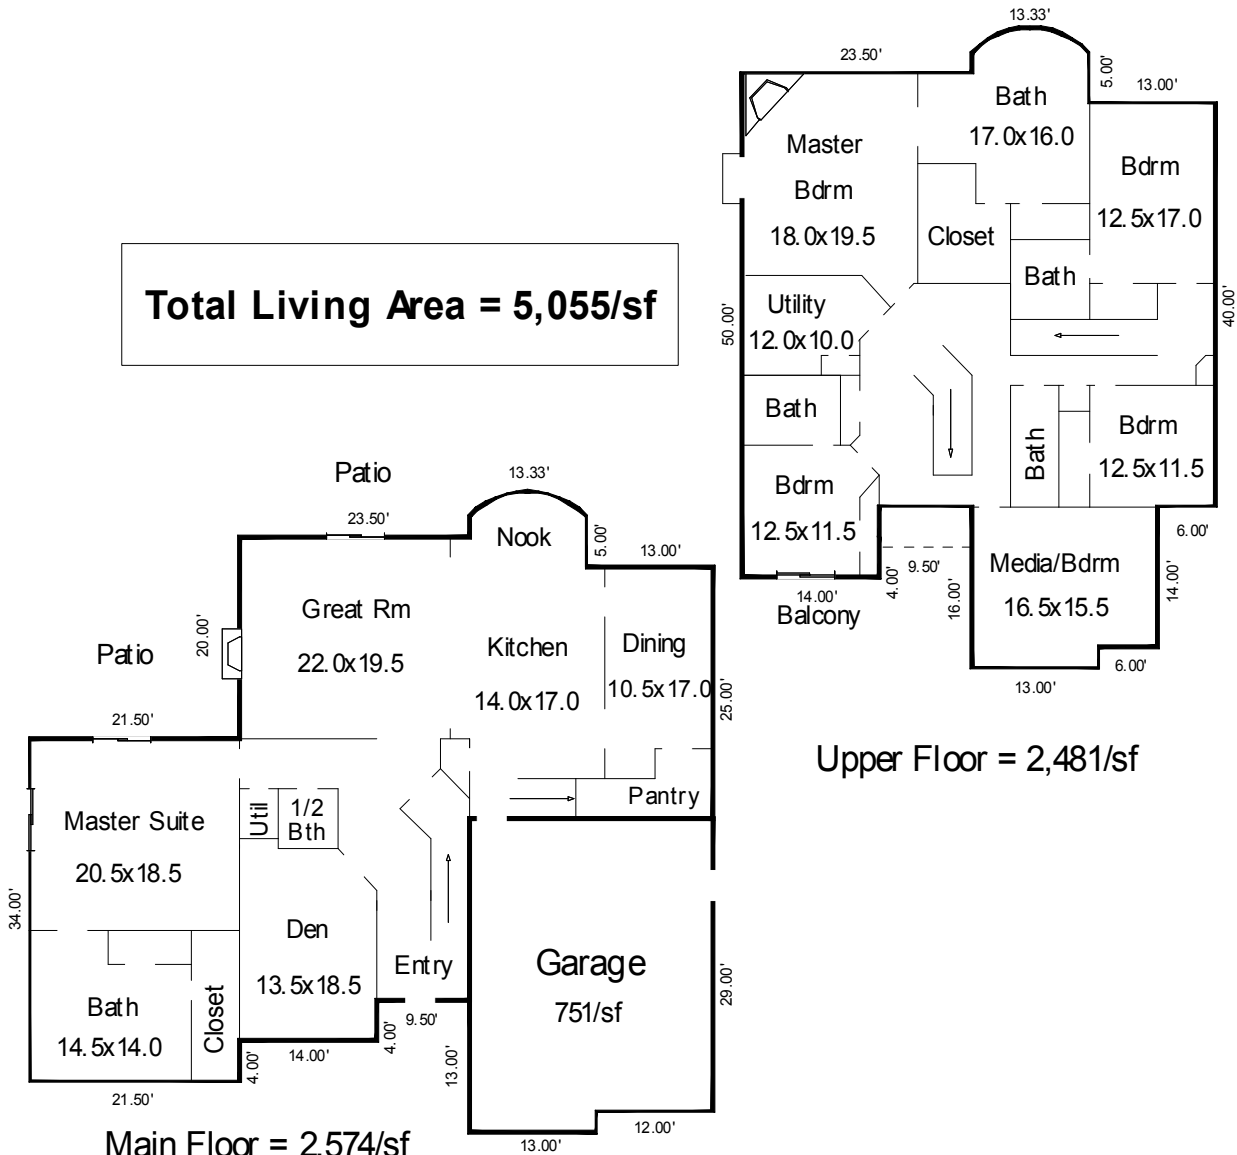

# Floor Plan

7050 SW Wilsonville Road, Wilsonville, OR 97070

Prepared for: Debi Laue

Total Living Area = 5,055/sf

Upper Floor = 2,481/sf

Main Floor = 2,574/sf

Sketch by Apex IV™

This sketch has been prepared in accordance with ANSI industry standards for home measurement.