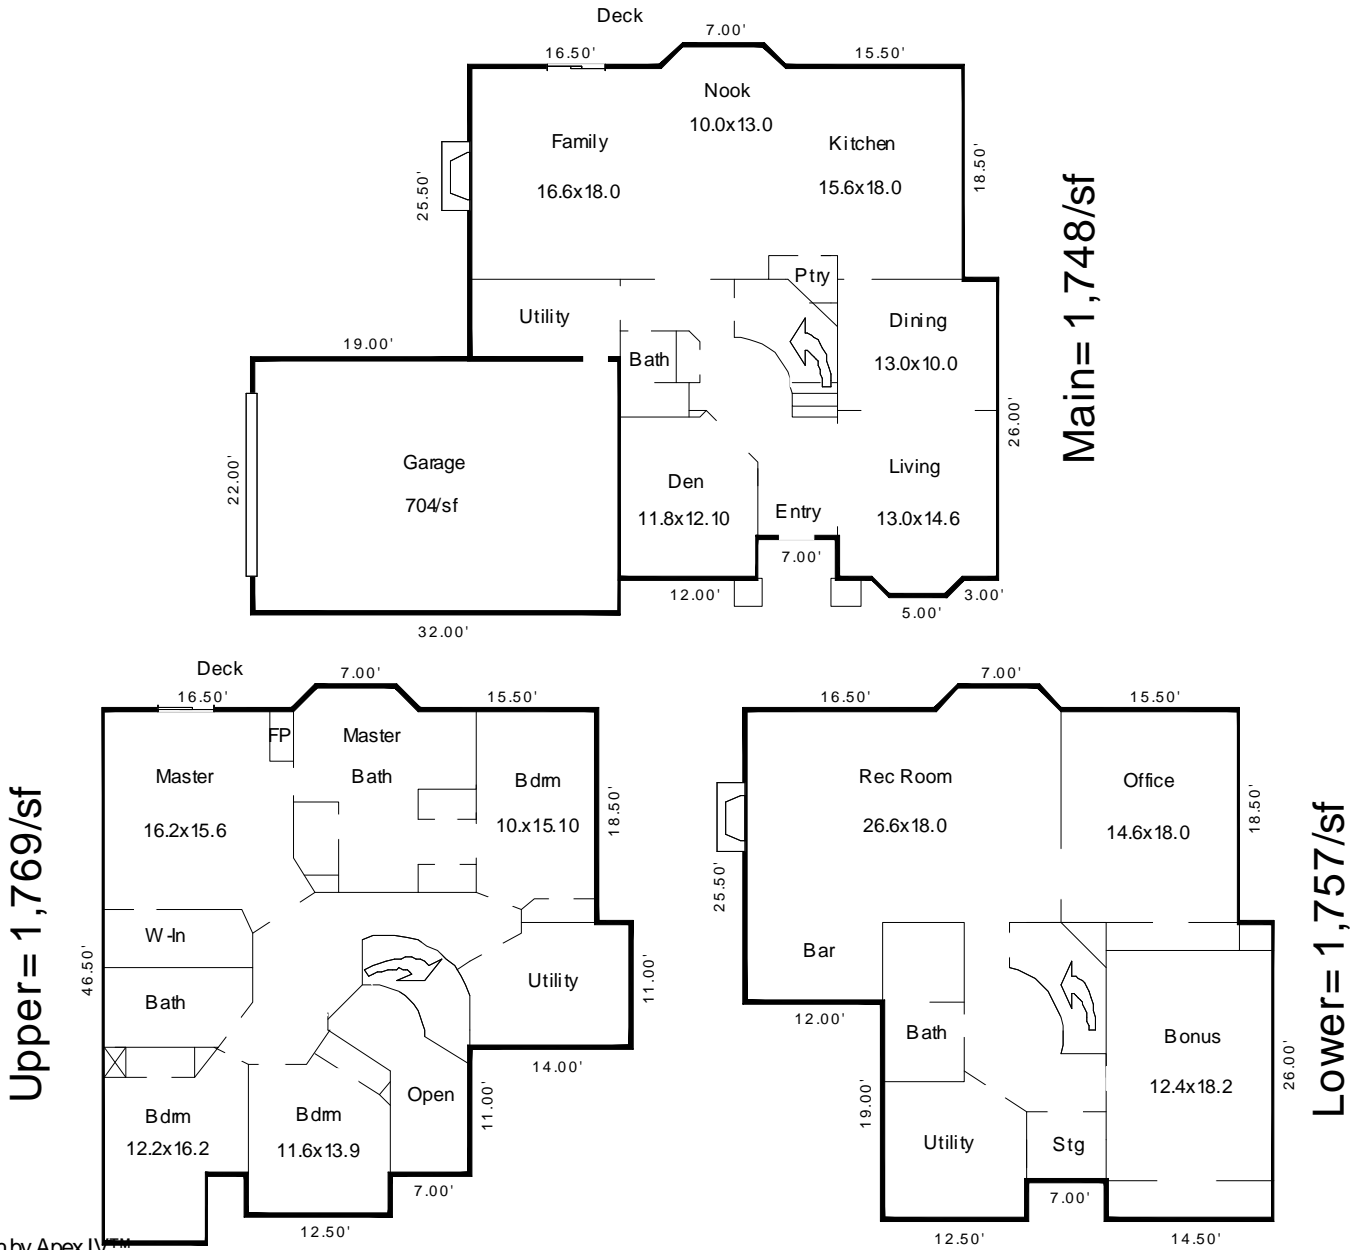

# HOME SKETCH

By: Winn Appraisal Services

Prepared for: Debi Laue

Total Living Area= 5,274/sf

Sketch by Apex IV

27017 SW Ladd Hill Road, Sherwood, OR 97140

This sketch has been prepared in accordance with ANSI industry standards  
for home measurement using Apex IV for windows program.