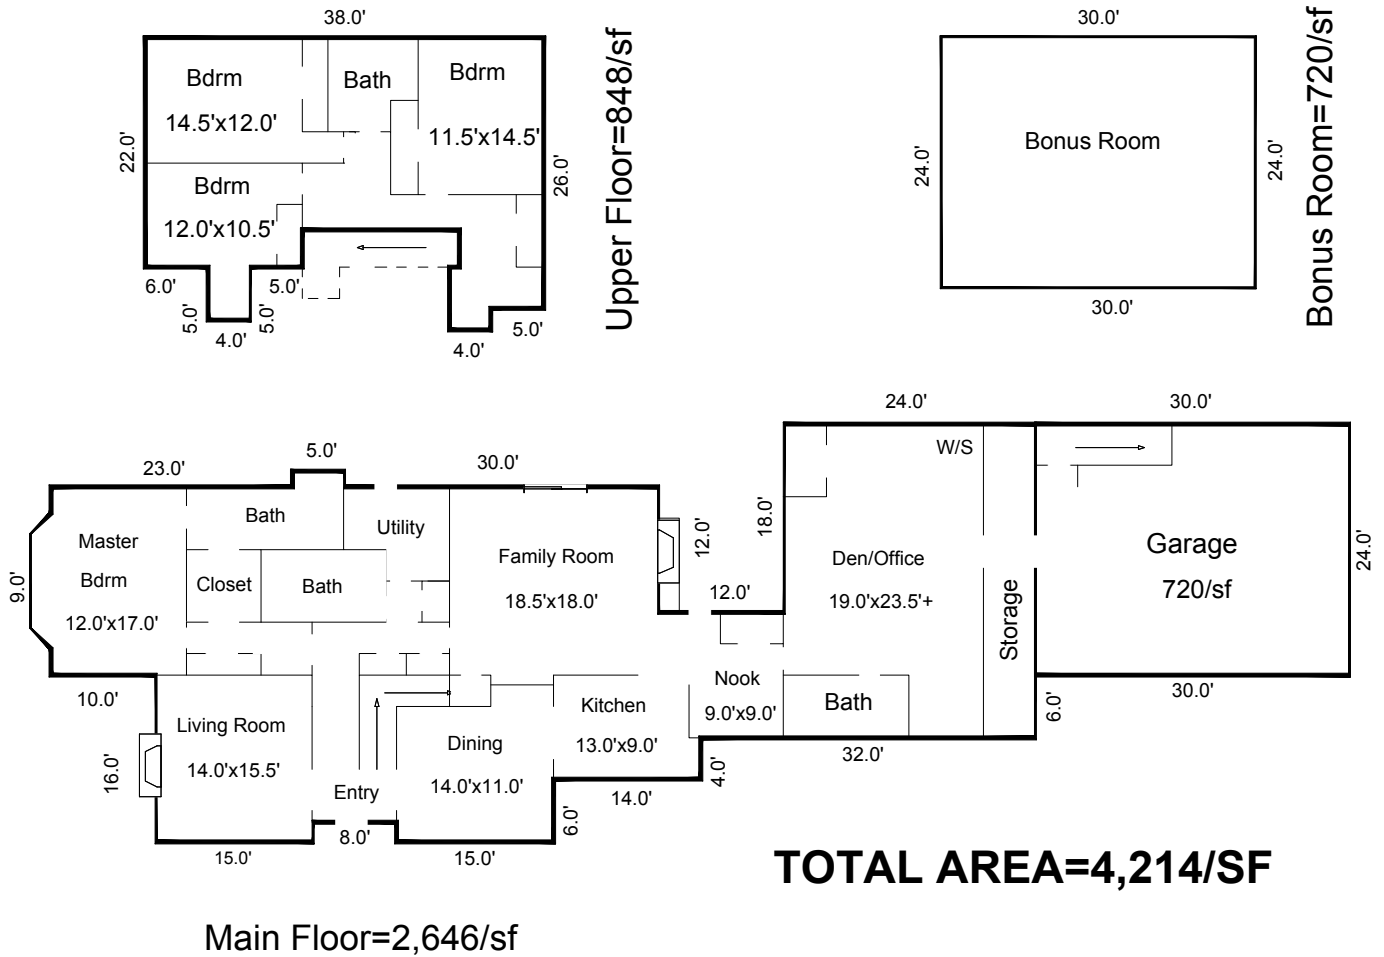

HOME SKETCH

By: Winn Appraisal Services
Prepared for: Amanda Carlson

Sketch by Apex IV™

24005 SW 65th Avenue, Tualatin, OR 97062

This sketch has been prepared in accordance with ANSI industry standards
for home measurement using Apex IV for windows program.