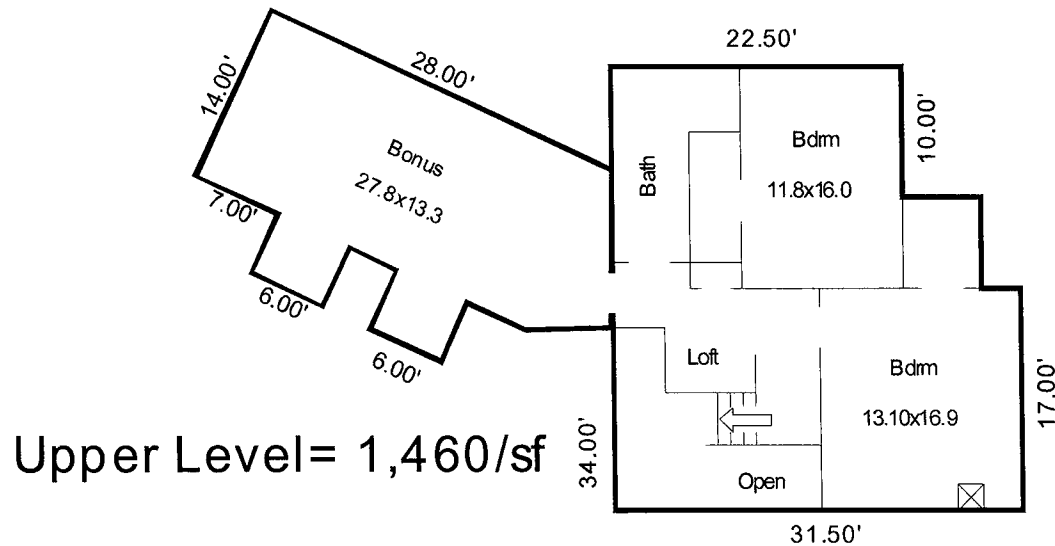

HOME SKETCH

By: Winn Appraisal Services

Prepared for: Debi Laue

Total Living Area= 5,217/sf

Main Level= 2,519/sf

1001 SW Schaeffer Road, West Linn, OR 97068

This sketch has been prepared in accordance with ANSI industry standards

for home measurement using Apex IV for windows program.

HOME SKETCH

By: Winn Appraisal Services

Prepared for: Debi Laue

1001 SW Schaeffer Road, West Linn, OR 97068

This sketch has been prepared in accordance with ANSI industry standards for home measurement using Apex IV for windows program.