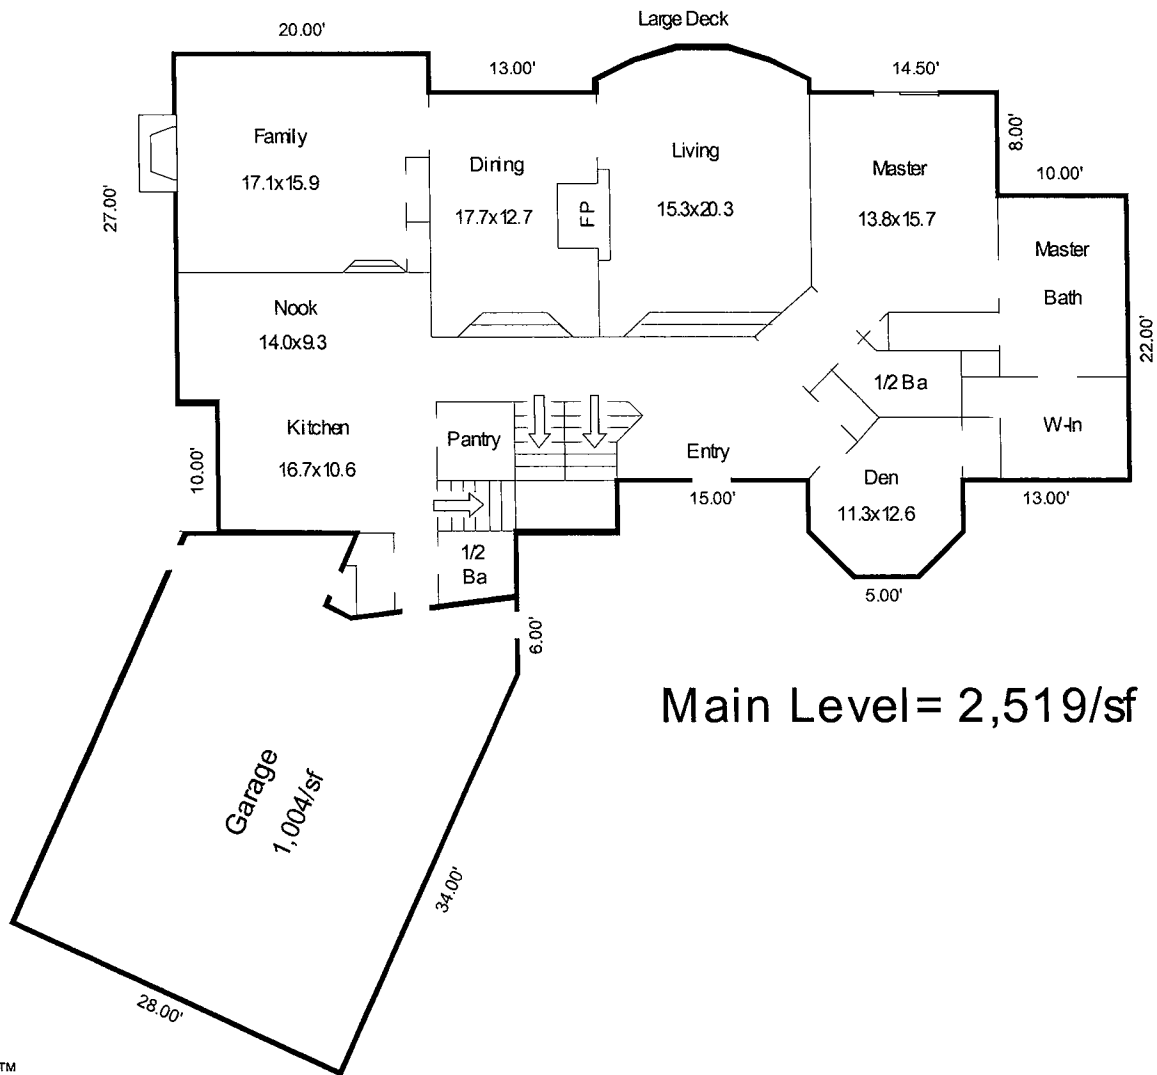

HOME SKETCH

By: Winn Appraisal Services

Prepared for: Debi Laue

Total Living Area= 5,217/sf

Main Level= 2,519/sf

1001 SW Schaeffer Road, West Linn, OR 97068

This sketch has been prepared in accordance with ANSI industry standards

for home measurement using Apex IV for windows program.

HOME SKETCH

By: Winn Appraisal Services

Prepared for: Debi Laue

1001 SW Schaeffer Road, West Linn, OR 97068

This sketch has been prepared in accordance with ANSI industry standards for home measurement using Apex IV for windows program.