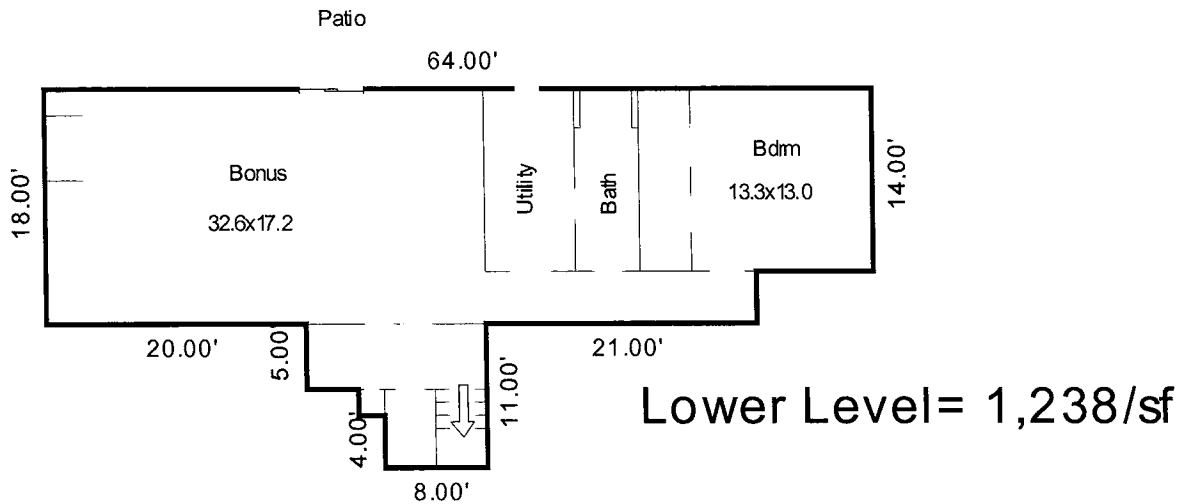

HOME SKETCH

By: Winn Appraisal Services

Prepared for: Debi Laue

Total Living Area= 5,217/sf

Main Level= 2,519/sf

1001 SW Schaeffer Road, West Linn, OR 97068

This sketch has been prepared in accordance with ANSI industry standards

for home measurement using Apex IV for windows program.

HOME SKETCH

By: Winn Appraisal Services

Prepared for: Debi Laue

1001 SW Schaeffer Road, West Linn, OR 97068

This sketch has been prepared in accordance with ANSI industry standards for home measurement using Apex IV for windows program.